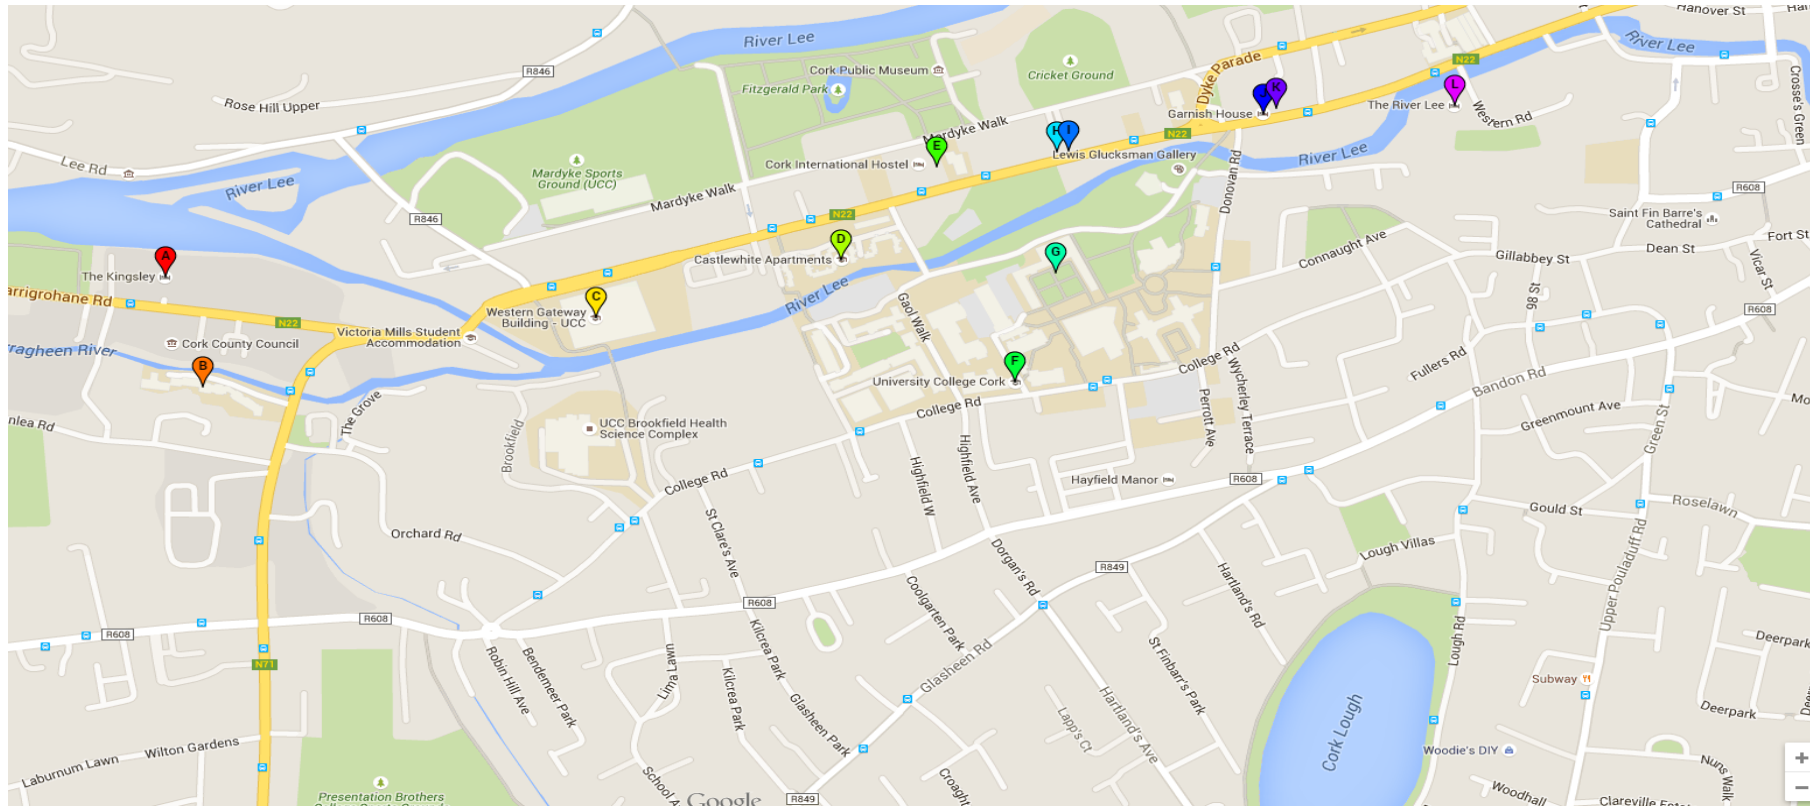

**Emergency Contacts: Claus Koestler: Mobile No.: 085 186 6000 Home No. 021 229 1771
James Meeke: Mobile No.: 086 052 6364 Home No.: 021 434 1237**

Map of Venues For George Boole Mathematical Sciences Conference 2015

A: The Kingsley, Victoria Cross, Cork

B: Victoria Lodge, Victoria Cross, Cork, Ireland

C: Western Gateway Building, University College, Western Road, Cork, Ireland

D: Castlewhite Apartments, Western Road, Co. Cork, Ireland

E: Redclyffe Bed and Breakfast, Western Road, Cork City, Co. Cork, Ireland

F: Staff Restaurant, University College, College Road, Cork, Ireland

G: Aula Maxima, Main Quad, UCC, College Road, Cork.

H: Crawford Guest House, Western Road, Cork, Co. CK, Ireland

I: Killarney Guest House, Western Road, Cork, Ireland

J: Garnish House, 18 Western Road, Cork, Ireland

K: Blarney Stone Guesthouse, Western Road, Co. Cork, Ireland

L: The River Lee Hotel, Western Rd, Cork, Ireland